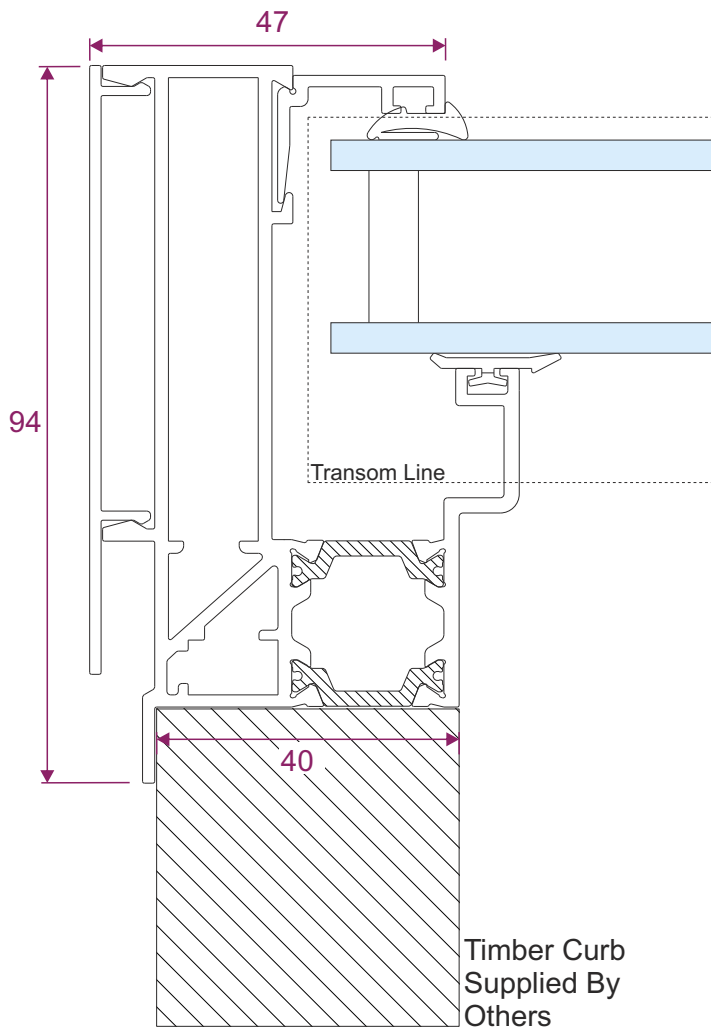

Technical

Frame Detail