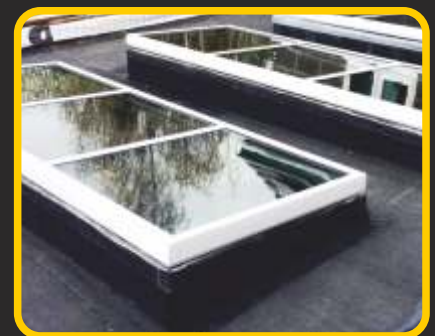

## Transom Detail

Flat Roof Lites With Openers

Slim & Unobtrusive

Bring Added Light To A Space

Comes In White Or 200+ Colours

Range Of Solar Controlled Glass