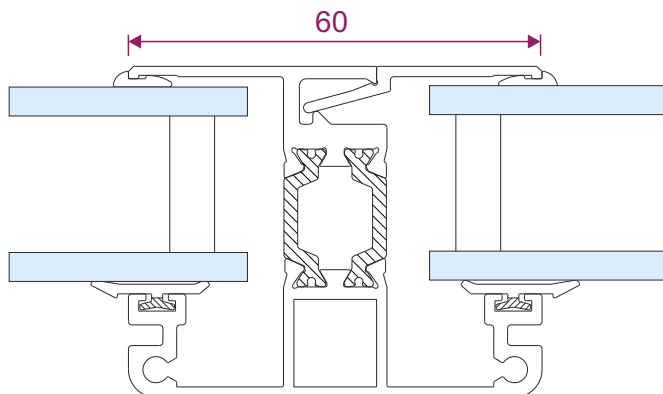

Transom Detail

Flat Roof Lites With Openers